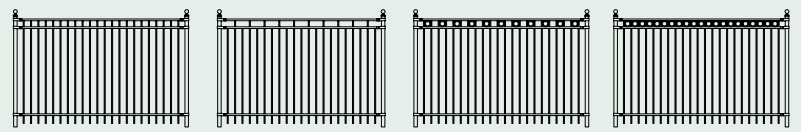

GOLDEN EAGLE III SP7Z c/w P/R

GOLDEN EAGLE III SP9Z c/w P/R

Iron Eagle™ 2000 Series

(Residential/Light Commercial)

29 STYLES

Specifications:

- Posts:** 51mm x 51mm (2" x 2")
- Post Flanges:** 76mm x 152mm (3" x 6")
- Rails:** 25mm x 25mm (1" x 1")
- Square Pickets:** 16mm x 16mm (5/8" x 5/8")
- Fittings:** Stamp forged factory finish

EAGLE 2000 EAGLE 2020 EAGLE 2030 PP EAGLE 2040

EAGLE 2110 EAGLE 2115 EAGLE 2120 EAGLE 2130

EAGLE 2200 EAGLE 2125 EAGLE 2140 PP EAGLE 2150 EAGLE 2300 PP EAGLE 2310 CF EAGLE 2400

EAGLE 2500 EAGLE 2600 PP EAGLE 2610 CF EAGLE 2100 PP EAGLE 2105 CF EAGLE 2160 PP EAGLE 2170 CF