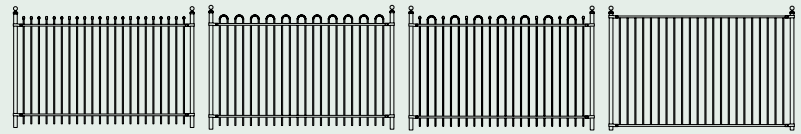

GOLDEN EAGLE II ALUMINUM

SILVER EAGLE II ALUMINUM

CANADIAN EAGLE II ALUMINUM

Iron Eagle™ III Series (Commercial)

MAJESTIC EAGLE III SP7Z

GOLDEN EAGLE III SP7Z

GOLDEN EAGLE III SP7Z c/w F/R

GOLDEN EAGLE III SP9Z c/w F/R

GOLDEN EAGLE III SP7Z c/w P/R

GOLDEN EAGLE III SP9Z c/w P/R

Iron Eagle™ 2000 Series

(Residential/Light Commercial)

29 STYLES

Specifications:

- Posts:** 51mm x 51mm (2" x 2")
- Post Flanges:** 76mm x 152mm (3" x 6")
- Rails:** 25mm x 25mm (1" x 1")
- Square Pickets:** 16mm x 16mm (5/8" x 5/8")
- Fittings:** Stamp forged factory finish

EAGLE 2000 EAGLE 2020 EAGLE 2030 PP EAGLE 2040

EAGLE 2110 EAGLE 2115 EAGLE 2120 EAGLE 2130

EAGLE 2200 EAGLE 2125 EAGLE 2140 PP EAGLE 2150 EAGLE 2300 PP EAGLE 2310 CF EAGLE 2400

EAGLE 2500 EAGLE 2600 PP EAGLE 2610 CF EAGLE 2100 PP EAGLE 2105 CF EAGLE 2160 PP EAGLE 2170 CF