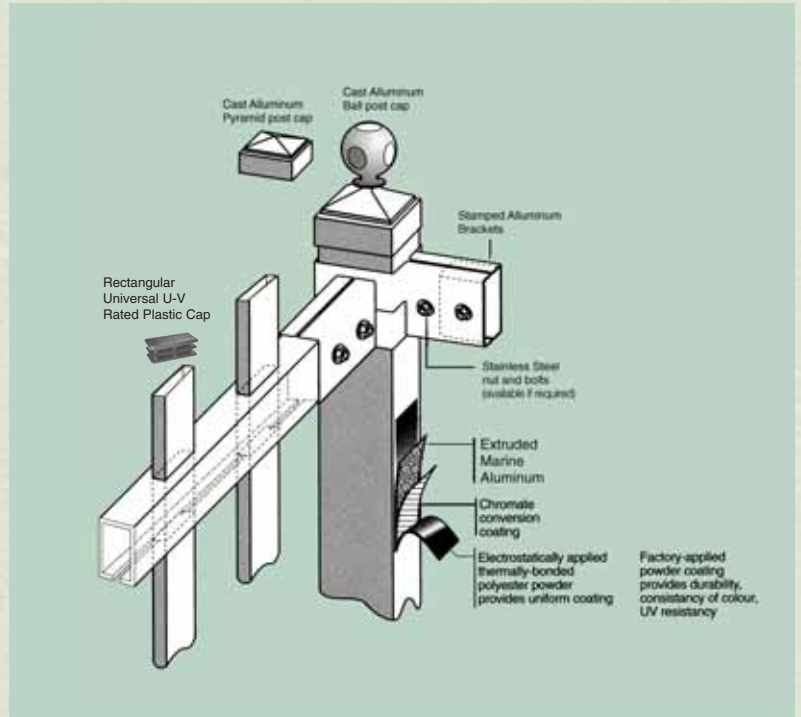

Iron Eagle™ II Aluminum Series

(Commercial)

- Non-Rusting, Maximum Salt Resistance
- Lightweight
- Easy Assembly
- Easy Handling of Panel and Gates