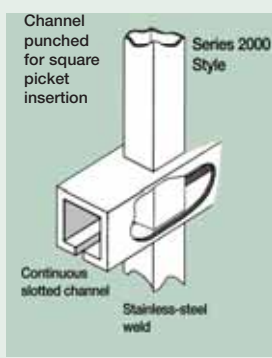

GOLDEN EAGLE III SP7Z c/w P/R

GOLDEN EAGLE III SP9Z c/w P/R

Iron Eagle™ 2000 Series

(Residential/Light Commercial)

29 STYLES

Specifications:

- Posts:** 51mm x 51mm (2" x 2")
- Post Flanges:** 76mm x 152mm (3" x 6")
- Rails:** 25mm x 25mm (1" x 1")
- Square Pickets:** 16mm x 16mm (5/8" x 5/8")
- Fittings:** Stamp forged factory finish