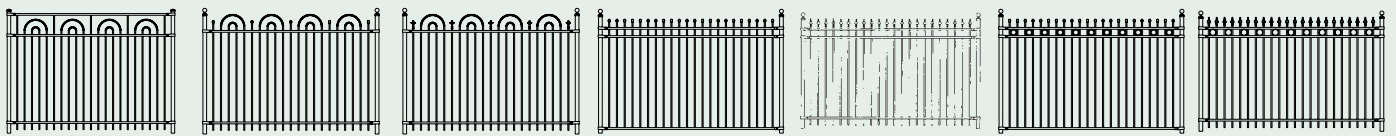

GOLDEN EAGLE III SP7Z c/w P/R

GOLDEN EAGLE III SP9Z c/w P/R

Iron Eagle™ 2000 Series

(Residential/Light Commercial)

29 STYLES

Specifications:

- Posts:** 51mm x 51mm (2" x 2")
- Post Flanges:** 76mm x 152mm (3" x 6")
- Rails:** 25mm x 25mm (1" x 1")
- Square Pickets:** 16mm x 16mm (5/8" x 5/8")
- Fittings:** Stamp forged factory finish

EAGLE 2000 EAGLE 2020 EAGLE 2030 PP EAGLE 2040

EAGLE 2110 EAGLE 2115 EAGLE 2120 EAGLE 2130

EAGLE 2200 EAGLE 2125 EAGLE 2140 PP EAGLE 2150 EAGLE 2300 PP EAGLE 2310 CF EAGLE 2400

EAGLE 2500 EAGLE 2600 PP EAGLE 2610 CF EAGLE 2100 PP EAGLE 2105 CF EAGLE 2160 PP EAGLE 2170 CF