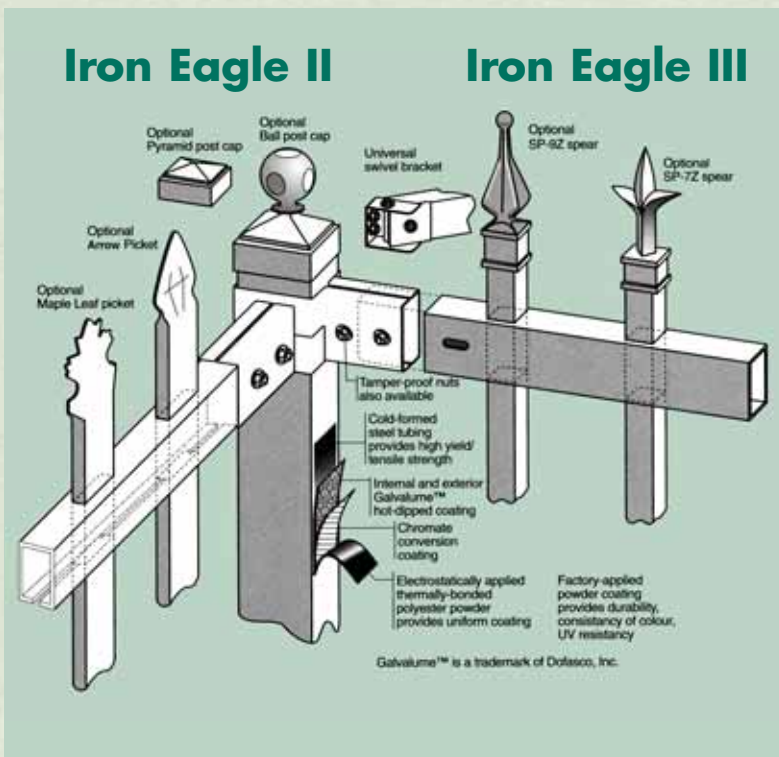

Iron Eagle™ III Series (Commercial)