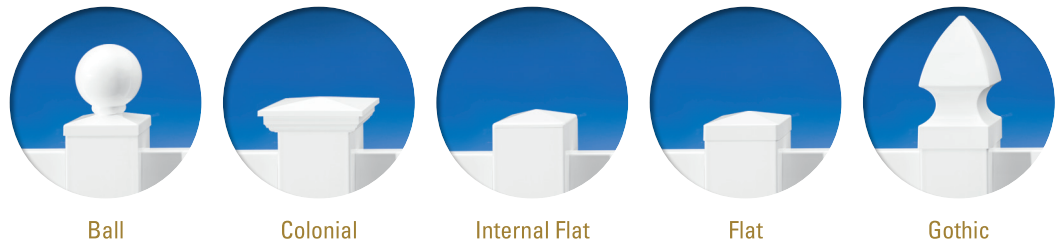

A VARIETY OF COLORS AND STYLES

There is virtually no limit of ways you can customize a Westech vinyl fence.

Choose from a variety of options or simple fabrication/installation alterations, such as:

- Colors
- Alternating picket sizes
- Number of rails
- Picket spacing
- Section heights
- Picket lengths
- Post cap styles
- Mixing colors
- Accent panels
- Post lengths
- Section widths

POST CAP STYLES

Add flair, personality or understated elegance to your rails with a variety of post cap options.

PICKET CAP STYLES

Westech's wide variety of picket styles makes it easy to complement any environment.

- Arrowhead
- Boy scout
- 1.5-inch pyramid
- 3-inch dog ear
- 1.5-inch sharp
- 3-inch sharp
- 6-inch dog ear